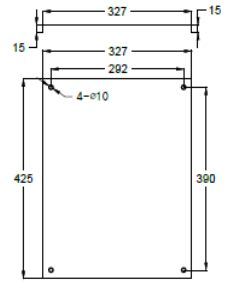

## Part Numbers

Part Number	Height	Width	Length
MBSD4 725	400	700	250
MBSD5 825	500	800	250
MBSD6 930	600	900	300
MBSD8 930	800	900	300
MBSD10 1030	1000	1000	300

# Sloped Roof MBSD Series

Diagram

BOTTOM

FRONT DOOR REMOVED  
MBSD5 825

SIDE

MOUNTING PLATE

BOTTOM

FRONT DOOR REMOVED

MBSD6 930

SIDE

MOUNTING PLATE

**NEPEAN**  
Power

www.nepeanpower.com

For more information please contact:

P: +61 2 4028 5000

E: [power@nepean.com](mailto:power@nepean.com)