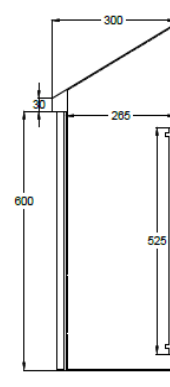

Sloped Roof MBSD Series

Diagram

MBSD6 930

SIDE

NEPEAN
Power

www.nepeanpower.com

For more information please contact:

P: +61 2 4028 5000

E: power@nepean.com