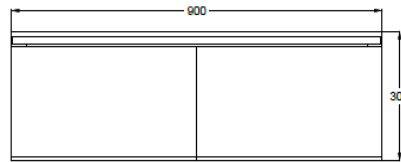

# Sloped Roof MBSD Series

Diagram

BOTTOM

FRONT DOOR REMOVED  
MBSD5 825

SIDE

MOUNTING PLATE

BOTTOM

FRONT DOOR REMOVED