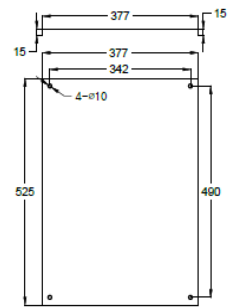

MOUNTING PLATE