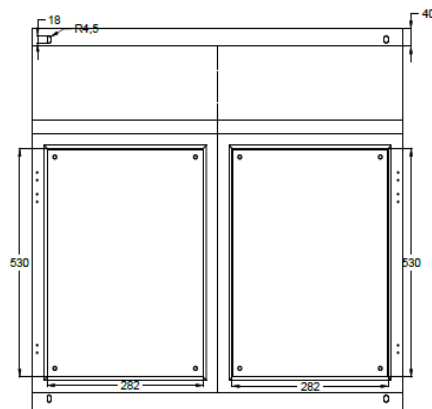

## Part Numbers

Part Number	Height	Width	Length
MBSD4 725	400	700	250
MBSD5 825	500	800	250
MBSD6 930	600	900	300
MBSD8 930	800	900	300
MBSD10 1030	1000	1000	300

# Sloped Roof MBSD Series

Diagram

BOTTOM

FRONT DOOR REMOVED  
MBSD5 825

SIDE

MOUNTING PLATE

BOTTOM

FRONT DOOR REMOVED