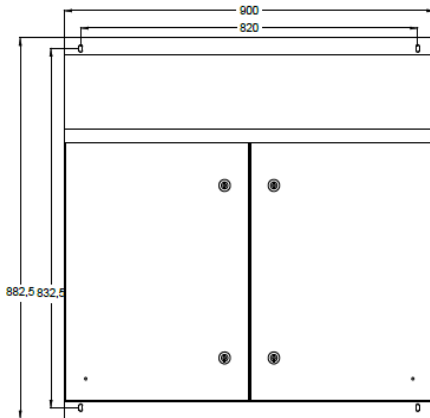

## Part Numbers

Part Number	Height	Width	Length
MBSD4 725	400	700	250
MBSD5 825	500	800	250
MBSD6 930	600	900	300
MBSD8 930	800	900	300
MBSD10 1030	1000	1000	300

# Sloped Roof MBSD Series

Diagram

BOTTOM

FRONT DOOR REMOVED  
MBSD5 825

SIDE

MOUNTING PLATE

BOTTOM

FRONT DOOR REMOVED