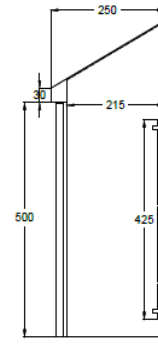

## Part Numbers

Part Number	Height	Width	Length
MBSD4 725	400	700	250
MBSD5 825	500	800	250
MBSD6 930	600	900	300
MBSD8 930	800	900	300
MBSD10 1030	1000	1000	300

# Sloped Roof MBSD Series

Diagram

BOTTOM

FRONT DOOR REMOVED  
MBSD5 825

SIDE

MOUNTING PLATE

BOTTOM

FRONT DOOR REMOVED