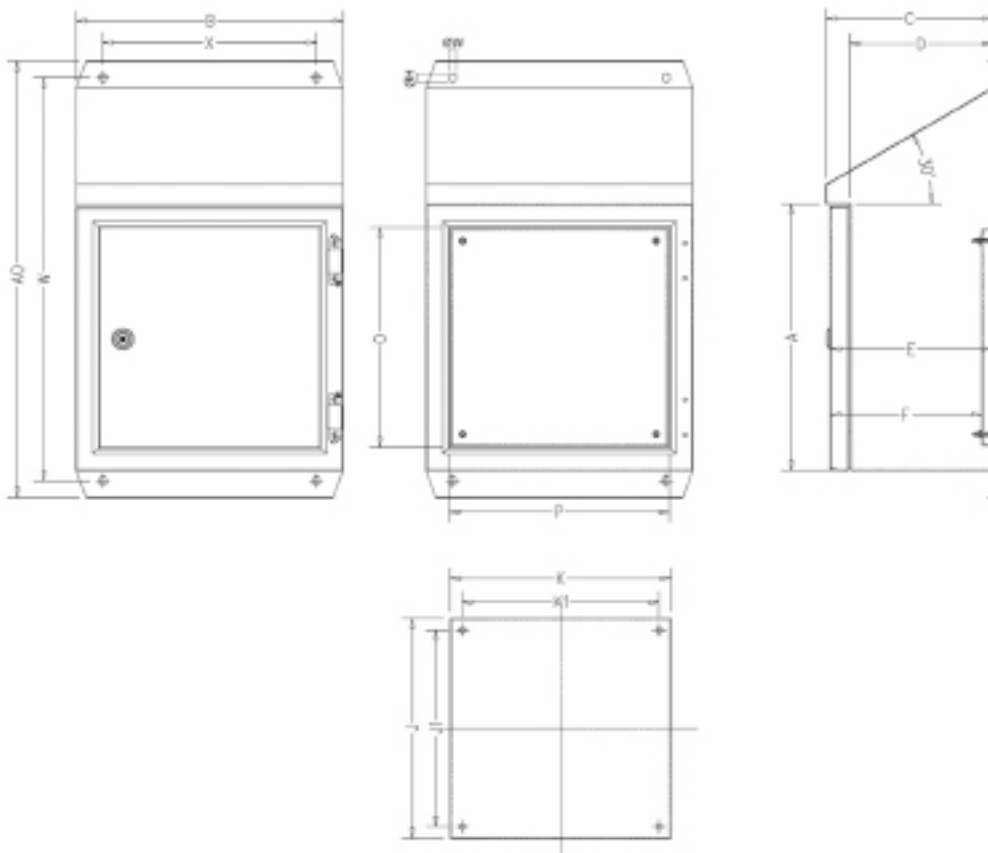

Sloped Roof MBS Series

Part Number	External Dimensions					Internal Dimensions		Mounting Pan				Opening Size		Fixing Centres		Mounting Holes		Number of Locks
	A	B	C	D	AO	E	F	J	K	J1	K1	O	P	W	X	ØW	ØH	
MBS3 320 *	300	300	200	165	525	191.5	176.5	225	225	190	190	230	230	475	220	9	18	1
MBS4 320	400	300	200	165	625	191.5	176.5	325	225	290	190	330	230	575	220	9	18	1
MBS4 420 *	400	400	200	165	625	191.5	176.5	325	325	290	290	330	330	575	320	9	18	1
MBS4 620	400	600	200	165	655	191.5	226.5	325	525	290	490	330	530	605	520	9	18	1
MBS6 425	600	400	250	215	855	241.5	226.5	525	325	490	290	530	330	805	320	9	18	2
MBS6 625 *	600	600	250	215	855	241.5	226.5	525	525	490	490	530	530	805	520	9	18	2
MBS8 625	800	600	250	215	1055	241.5	226.5	725	525	690	490	730	530	1005	520	9	18	2
MBS8 635	800	600	350	315	1110	341.5	326.5	725	525	690	490	730	530	1060	520	9	18	2
MBS10 635	1000	600	350	315	1310	341.5	326.5	925	525	890	490	930	530	1260	520	9	18	2
MBS10 835	1000	800	350	315	1310	341.5	326.5	925	725	890	690	930	730	1260	720	9	18	2

* = Stocked

Diagram

NEPEAN
Power

www.nepeanpower.com

For more information please contact:

P: +61 2 4028 5000

E: power@nepean.com