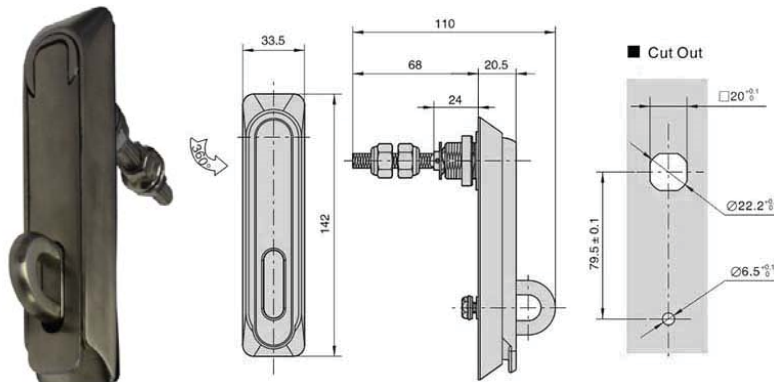

Ordering Information

Part Number	Description
FS1252	Stainless Steel Hinge Lock
FS2343-1	Zinc Padlockable Door Handle
FS2343-C	Tongue for Zinc Padlockable Door Handle
FS1136	80mm Chrome Plated Hinge

Stainless Steel Hinge Lock