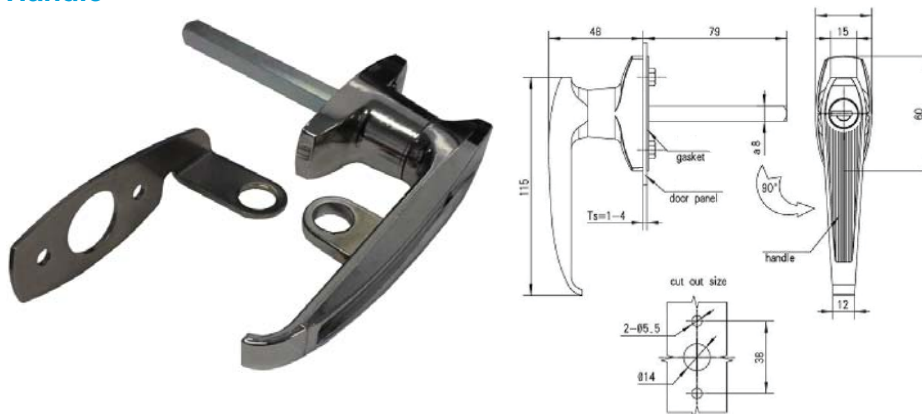

Zinc Lockable Door Handle

Chrome Plated Hinge